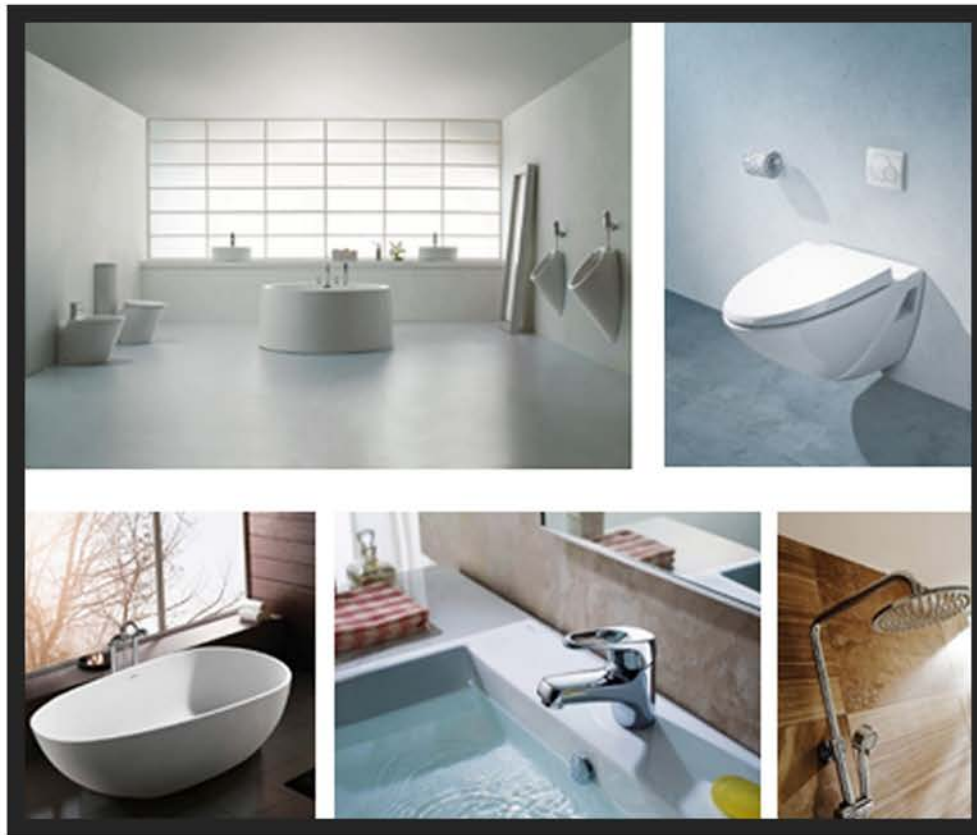

BRAVAT is an International German brand that provides a total solution for the bathroom with high quality and stylish designs.

BRAVAT products are popular in luxury hotels and in residential and commercial spaces around the world.

CASCADE

CASCADE is a masterfully designed brand of bathroom fixtures which offers unique and modern aesthetics that brings life to any bathroom.

Its product line includes bathtubs, toilets, basins, faucets, and bath accessories.