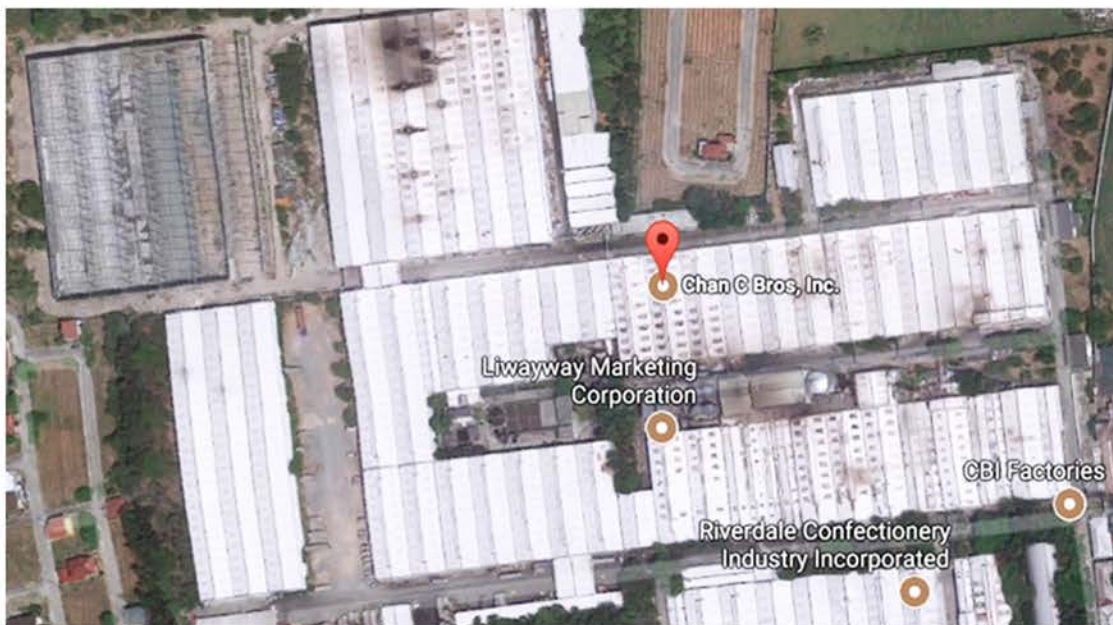

PRODUCTION FACILITY

The Chan C Bros, Inc. (CCBI) manufacturing plant and warehouse is located at Anabu 1, Imus, Cavite.

The 3-hectare plant and warehouse of CCBI sits inside the 40-hectare compound being used by both CCBI and its sister company, Liwayway Marketing Corporation (Oishi brand of snack foods).